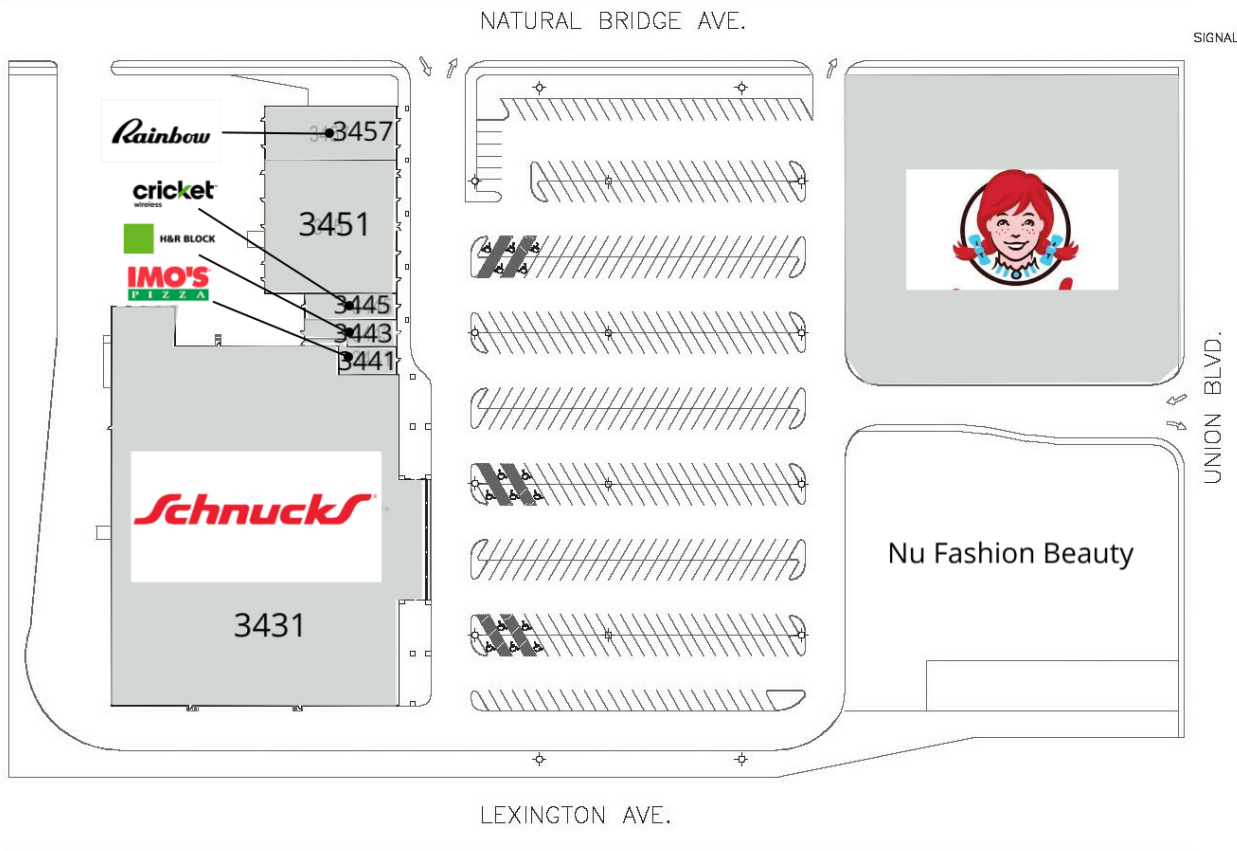

# City Plaza

3431 UNION BLVD. | ST. LOUIS, MO 63115

Suite	Tenant	Size
3431	Schnucks	62,348 SF
3441	Imo's Pizza	1,092 SF
3443	H&R Block	1,231 SF
3445	Cricket Wireless	1,400 SF
3451	Oak Street Health	10,011 SF
3457	Rainbow	4,067 SF
3465	Wendy's	0 SF